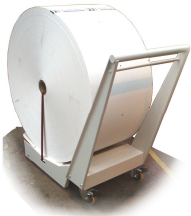

Your vision – our mission

Versions

**Model MRT20/H
Reel Trolley Ideal
for unloading
directly off a pallet.**