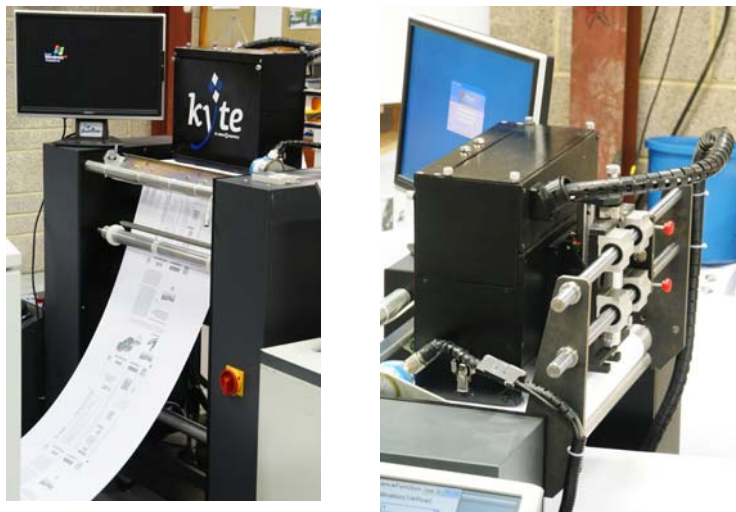

4) A Variable Data Print Line with Dynamic Pattern Perforator and Document Verification:

This display featured an **Unwinder, Model TU5020** feeding plain **Crown Digital HS90 Paper** into a **Paper Transport Unit** incorporating a **KYTE Ink Jet Print Module**.